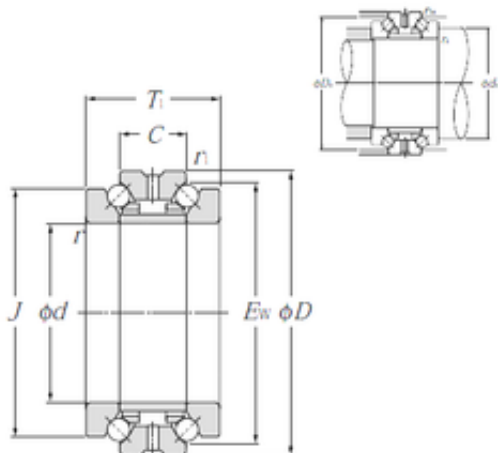

Bearing Rolamentos do Brasil Ltda.

NTN 562956 thrust ball bearings

Bearing No. 562956

562956 Bearing 2D drawings and 3D CAD models

Bore Diameter	280 mm
Outer Diameter	356 mm
d	280 mm
D	380 mm
Ew	356 mm
T1	120 mm
C	60 mm
ra1 max.	1 mm
r min.	2,1 mm
r1 min.	1,1 mm
J	348 mm
da min.	319 mm
Da max.	370 mm
ra max.	2 mm
Weight	35 Kg
Basic dynamic load rating (C)	265 kN
Basic static load rating (C0)	1 190 kN
(Grease) Lubrication Speed	980 r/min