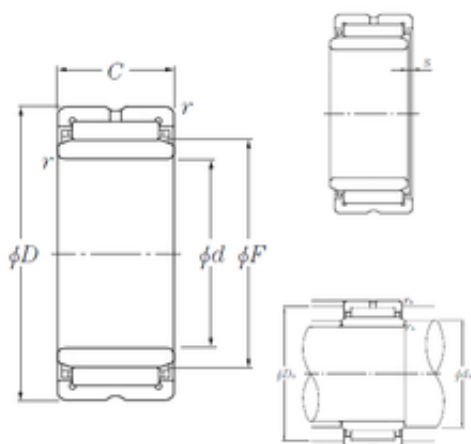

Bearing Rolamentos do Brasil Ltda.

80 mm x 110 mm x 25 mm NTN
NK90/25R+IR80 × 90 × 25 needle roller bearings

Bearing No. NK90/25R+IR80 × 90 × 25

Size	80x110x25 mm
Bore Diameter	80 mm
Outer Diameter	110 mm
Width	25 mm
d	80 mm
F	90 mm
D	110 mm
B	25 mm
C	25 mm
r min.	1 mm
s	1 mm
da min.	85 mm
Da max.	105 mm
ra max.	1 mm
Weight	0,68 Kg
Basic dynamic load rating (C)	71,5 kN
Basic static load rating (C0)	128 kN
(Grease) Lubrication Speed	2 900 r/min

NK90/25R+IR80 × 90 × 25 Bearing 2D drawings and 3D CAD models