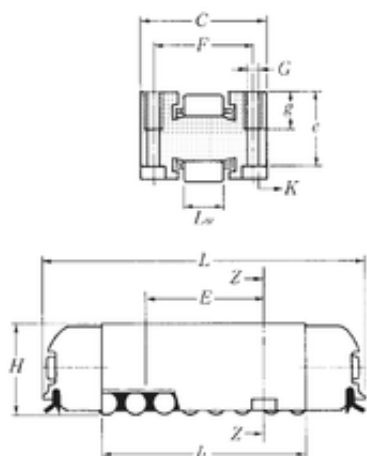

### NTN RLM26 × 86 needle roller bearings

Bearing No. RLM26 × 86

Width	40 mm
e	21 mm
g	10 mm
C	40 mm
E	28 mm
F	30 mm
H	26 mm
K	4,5 mm
L	86 mm
Lw	14 mm
Thread (G)	M6
Lt	52,4 mm
Weight	0,41 Kg
Basic dynamic load rating (C)	50 kN

RLM26 × 86 Bearing 2D drawings and 3D CAD models