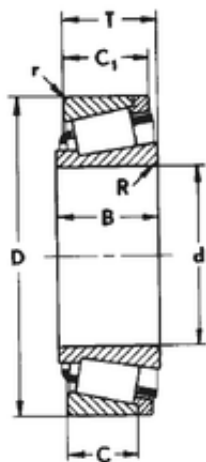

Bearing Rolamentos do Brasil Ltda.

39,688 mm x 73,025 mm x 22.098 mm SKF
331459B tapered roller bearings

Bearing No. 331459B

Size	39.688x73.025x19.365 mm
Bore Diameter	39,688 mm
Outer Diameter	73,025 mm
Width	19,365 mm
d	39,688 mm
D	73,025 mm
T	19,365 mm
B	22.098 mm
C	15,265 mm
R	2,3 mm
r	1,3 mm

331459B Bearing 2D drawings and 3D CAD models