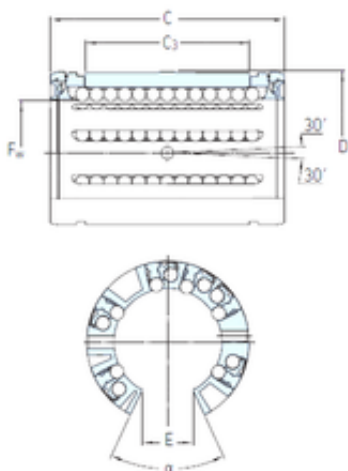

Bearing Rolamentos do Brasil Ltda.

SKF LBCF 30 A-2LS linear bearings

Bearing No. LBCF 30 A-2LS

Size	30x47x68 mm
Bore Diameter	30 mm
Outer Diameter	47 mm
Width	68 mm
Fw	30 mm
D	47 mm
C	68 mm
C3	48 mm
Angle (°)	50 °
E	14,2 mm
Weight	0,11 Kg
Basic dynamic load rating (C)	4,65 kN

LBCF 30 A-2LS Bearing 2D drawings and 3D CAD models