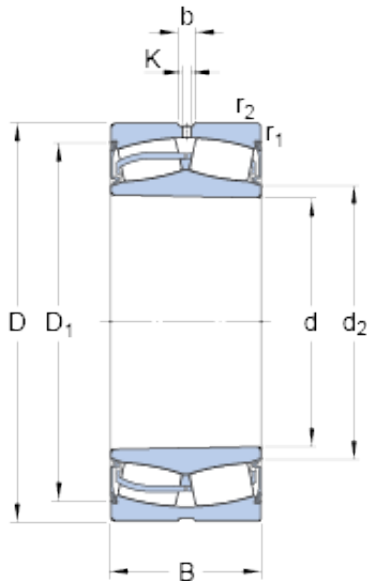

Bearing Rolamentos do Brasil Ltda.

22330-2CS5K/VT143 Bearing 2D drawings and 3D CAD models

150 mm x 320 mm x 108 mm SKF
22330-2CS5K/VT143 spherical roller bearings

Bearing No. 22330-2CS5K/VT143

Size	320x150x108 mm
Bore Diameter	320 mm
Outer Diameter	150 mm
Width	108 mm
d	150 mm
D	320 mm
B	108 mm
d ₂	181 mm
D ₁	281 mm
b	16.7 mm
K	9 mm
r _{1,2} - min.	4 mm
d _a - min.	159 mm
d _a - max.	181 mm
D _a - max.	303 mm
r _a - max.	3 mm
Basic dynamic load rating - C	1541 kN
Basic static load rating - C ₀	1760 kN
Fatigue load limit - P _u	146 kN
Limiting speed	400 r/min
Calculation factor - e	0.33
Calculation factor - Y ₁	2
Calculation factor - Y ₂	3
Calculation factor - Y ₀	2

Bearing Rolamentos do Brasil Ltda.

Category	Roller Bearings
Inventory	0.0
Manufacturer Name	SKF
Minimum Buy Quantity	N/A
Weight / Kilogram	42.9
EAN	7316574278145
Product Group	B04311
d_2	181 mm
D_1	281 mm
$r_{1,2}$ min.	4 mm
D_a max.	303 mm
r_a max.	3 mm
Basic dynamic load rating C	1541 kN
Basic static load rating C_0	1760 kN
Fatigue load limit P_u	146 kN
Calculation factor e	0.33
Calculation factor Y_1	2
Calculation factor Y_2	3
Calculation factor Y_0	2
Mass bearing	42.5 kg