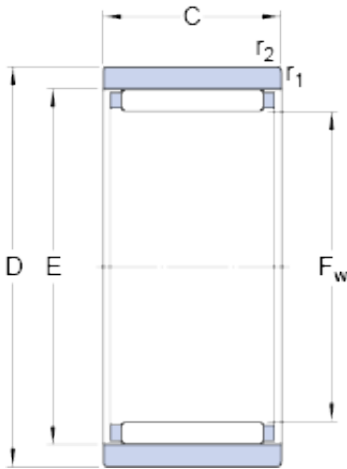

Bearing Rolamentos do Brasil Ltda.

SKF RNAO 65x85x30 cylindrical roller bearings

Bearing No. RNAO 65x85x30

Size	85x65x30 mm
Bore Diameter	85 mm
Outer Diameter	65 mm
Width	30 mm
F_w	65 mm
D	85 mm
C	30 mm
E	73 mm
$r_{1,2} - \text{min.}$	1 mm
d_a	72.2 mm
D_a	73.8 mm
D_b	66 mm
$r_a - \text{max.}$	1 mm
Basic dynamic load rating - C	53.9 kN
Basic static load rating - C_0	125 kN
Fatigue load limit - P_u	15.6 kN
Reference speed	6300 r/min
Limiting speed	7000 r/min
F_w	65 mm
$r_{1,2} \text{ min.}$	1 mm
d_a	72.2 mm
D_a	73.8 mm
D_b	66 mm
$r_a \text{ max.}$	1 mm
Basic dynamic load rating C	53.9 kN

RNAO 65x85x30 Bearing 2D drawings and 3D CAD models

Bearing Rolamentos do Brasil Ltda.

Basic static load rating C_0	125 kN
Fatigue load limit P_u	15.6 kN
Mass bearing	0.46 kg