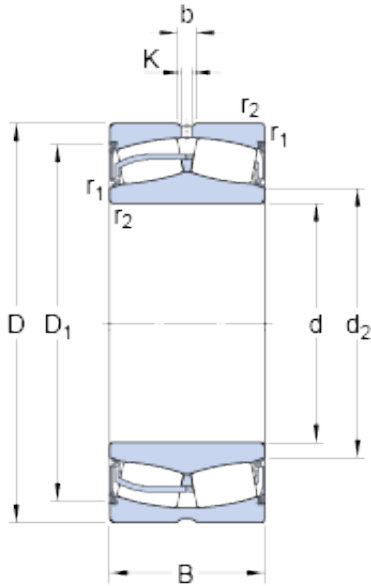

Bearing Rolamentos do Brasil Ltda.

180 mm x 280 mm x 74 mm SKF
23036-2CS5/VT143 spherical roller bearings

Bearing No. 23036-2CS5/VT143

23036-2CS5/VT143 Bearing 2D drawings and 3D CAD models

Size	280x180x74 mm
Bore Diameter	280 mm
Outer Diameter	180 mm
Width	74 mm
d	180 mm
D	280 mm
B	74 mm
d ₂	199 mm
D ₁	262 mm
b	13.9 mm
K	7.5 mm
r _{1,2} - min.	2.1 mm
d _a - min.	191 mm
d _a - max.	199 mm
D _a - max.	269 mm
r _a - max.	2 mm
Basic dynamic load rating - C	884 kN
Basic static load rating - C ₀	1270 kN
Fatigue load limit - P _u	114 kN
Limiting speed	560 r/min
Calculation factor - e	0.22
Calculation factor - Y ₁	3
Calculation factor - Y ₂	4.6
Calculation factor - Y ₀	2.8

Bearing Rolamentos do Brasil Ltda.

Category	Roller Bearings
Inventory	0.0
Manufacturer Name	SKF
Minimum Buy Quantity	N/A
Weight / Kilogram	16.631
EAN	7316573394860
Product Group	B04311
d_2	199 mm
D_1	262 mm
$r_{1,2}$ min.	2.1 mm
d_a min.	191 mm
d_a max.	199 mm
D_a max.	269 mm
r_a max.	2 mm
Basic dynamic load rating C	884 kN
Basic static load rating C_0	1270 kN
Fatigue load limit P_u	114 kN
Calculation factor e	0.22
Calculation factor Y_1	3
Calculation factor Y_2	4.6
Calculation factor Y_0	2.8
Mass bearing	17 kg