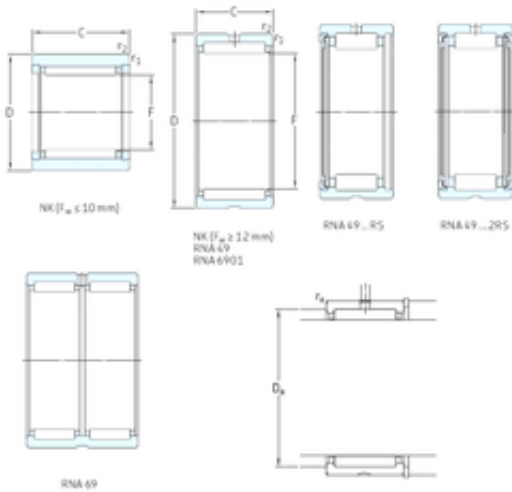

Bearing Rolamentos do Brasil Ltda.

SKF NK22/16 needle roller bearings

Bearing No. NK22/16

Size	22x30x16 mm
Bore Diameter	22 mm
Outer Diameter	30 mm
Width	16 mm
Fw	22 mm
D	30 mm
C	16 mm
Weight	0,03 Kg
Basic dynamic load rating (C)	14,2 kN
Basic static load rating (C0)	21,6 kN
Fatigue load limit (Pu)	2,6
Reference speed	18000 r/min

NK22/16 Bearing 2D drawings and 3D CAD models