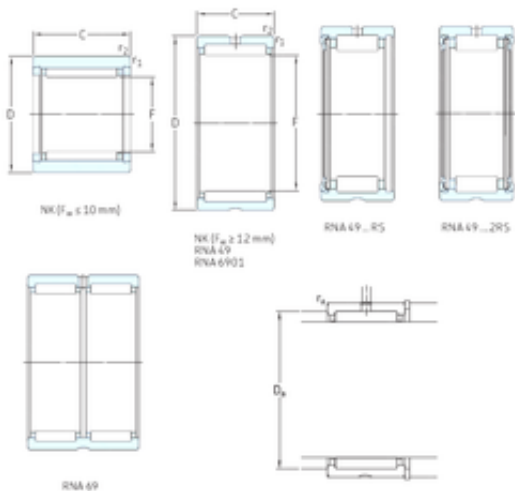

Bearing Rolamentos do Brasil Ltda.

SKF RNA6904 needle roller bearings

Bearing No. RNA6904

Size	25x37x30 mm
Bore Diameter	25 mm
Outer Diameter	37 mm
Width	30 mm
Fw	25 mm
D	37 mm
C	30 mm
Weight	0,1 Kg
Basic dynamic load rating (C)	35,2 kN
Basic static load rating (C0)	53 kN
Fatigue load limit (Pu)	6,55
Reference speed	15000 r/min

RNA6904 Bearing 2D drawings and 3D CAD models