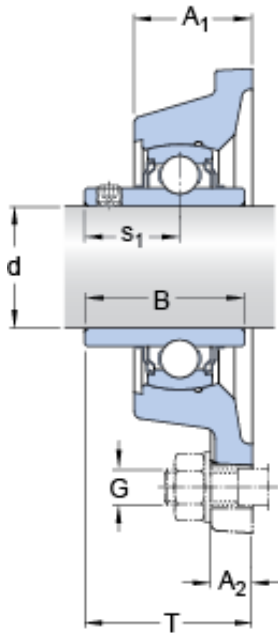

Bearing Rolamentos do Brasil Ltda.

FY 1.1/2 TF/VA201 Bearing 2D drawings and 3D CAD models

SKF FY 1.1/2 TF/VA201 bearing units

Bearing No. FY 1.1/2 TF/VA201

Size	38.5x38.1x14 mm
Bore Diameter	38,5 mm
Outer Diameter	38,1 mm
Width	14 mm
d	38.1 mm
A ₁	38.5 mm
A ₂	14 mm
J	101.5 mm
L	130 mm
T	54.2 mm
H	14.3 mm
B	49.2 mm
s ₁	30.2 mm
Basic dynamic load rating - C	30.7 kN
Basic static load rating - C ₀	19 kN
Limiting speed	70 r/min
Limiting temperature - T	250 ° C
Mass bearing unit	1.94 kg
Grub (set) screw - G ₂ - 5/16-24 UNF	5/1624 UNF
Hexagonal key size for grub screw - H	3.969 mm
Recommended tightening torque for grub screw	6.5 N · m
Category	Bearings
Inventory	0.0

Bearing Rolamentos do Brasil Ltda.

Manufacturer Name	SKF
Minimum Buy Quantity	N/A
UNSPSC	31171501
Weight / Kilogram	0
EAN	7316571381473
Product Group	M06110
A ₁	38.5 mm
A ₂	14 mm
N	14.3 mm
s ₁	30.2 mm
Basic dynamic load rating C	30.7 kN
Basic static load rating C ₀	19 kN
Limiting temperature T max.	250 ° C
Grub (set) screw G ₂	5/16-24 UNF
Hexagonal key size for grub screw N	3.969 mm
Attachment bolts, recommended metric size G	12 mm
Bearing	YAR 208-108-2FW/VA201